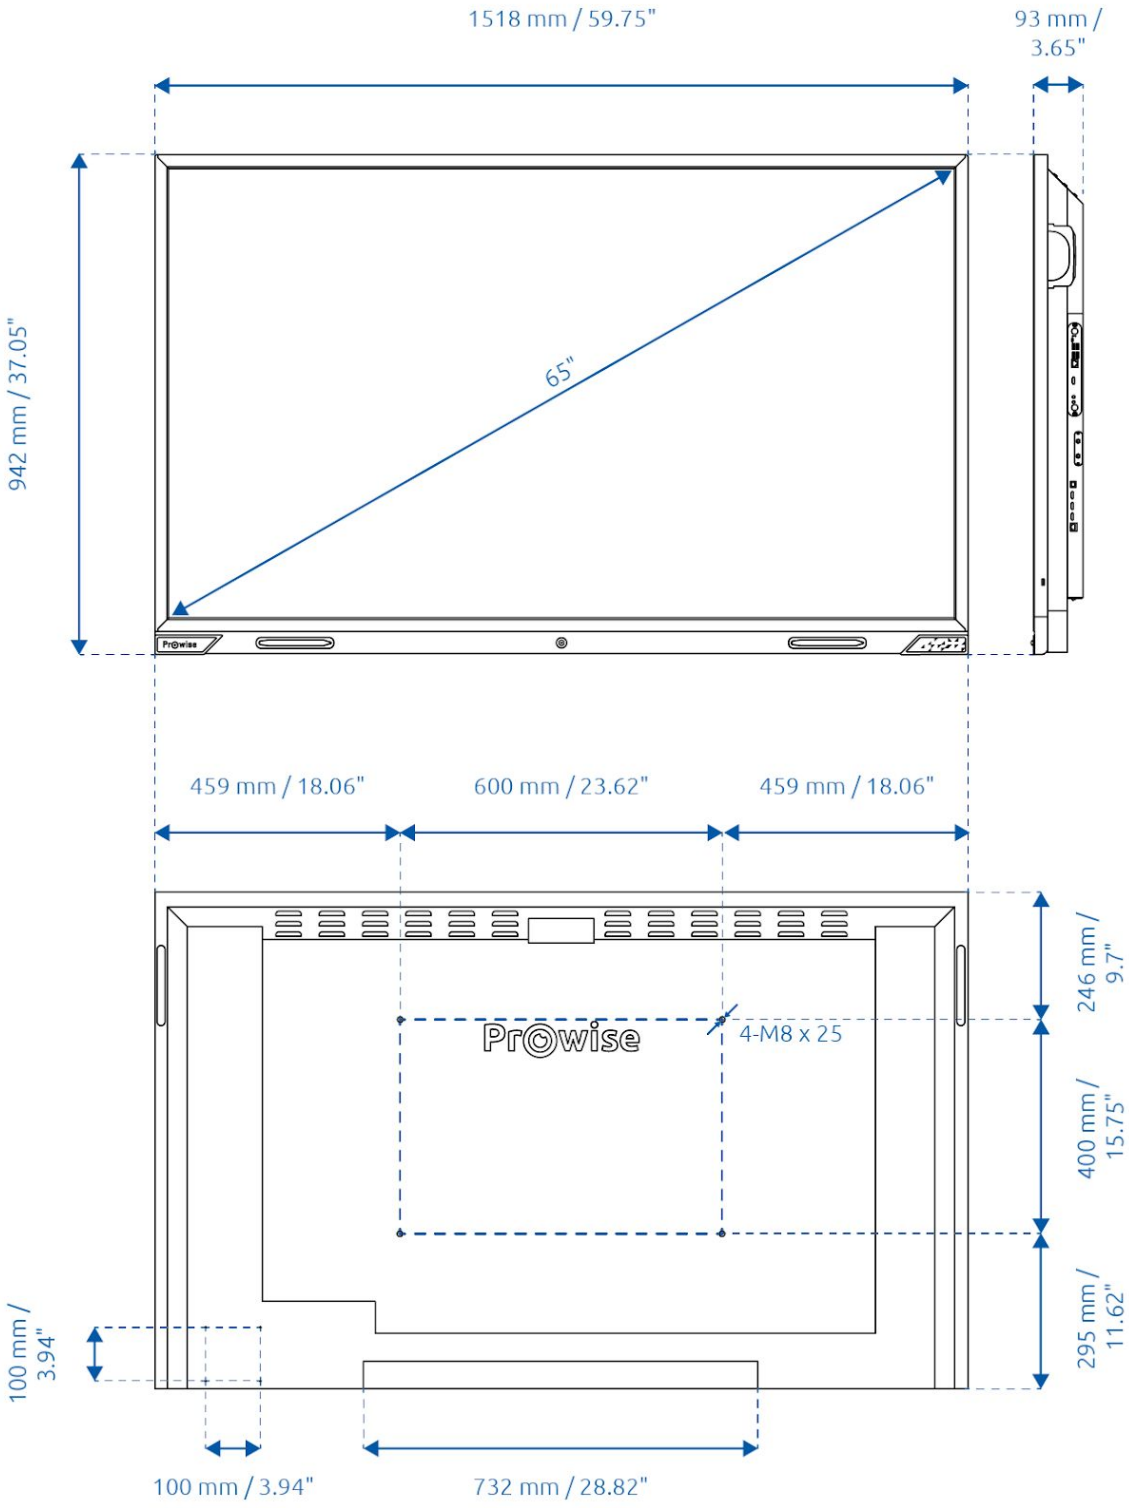

General information

	55"	65"	75"
Voltage	~ 100-240 V (50/60Hz)	~ 100-240 V (50/60Hz)	~ 100-240 V (50/60Hz)
Nominal power consumption (without modules)	140W	169W	337W
Eco mode power consumption	72W	89W	139W
On mode power consumption	120W	132W	202W
Stand-by power consumption	≤ 0,5 Watt	≤ 0,5 Watt	≤ 0,5 Watt
Gross weight	55 kg 121.2 lb	64 kg 141.1 lb	90 kg 198.4 lb
Netto weight	44 kg 97 lb	50 kg 110.2 lb	72 kg 158.7 lb
Dimensions of the screen (W x H x D)	1309 x 828 x 89 mm 51.5 x 31.64 x 3.5 inches	1518 x 942 x 93 mm 59.75 x 37.05 x 3.65 inches	1747 x 1075 x 103 mm 68.82 x 42.31 x 4.06 inches
Dimensions of the packaging (W x H x D)	1420 x 910 x 240 mm 55.91 x 35.83 x 9.45 inches	1660 x 1045 x 240 mm 65.35 x 41.14 x 9.45 inches	1895 x 1160 x 240 mm 74.61 x 45.67 x 9.45 inches
VESA standard	VESA 400 x 400 mm	VESA 400 x 400 mm	VESA 600 x 400 mm
VESA mounting for external devices	VESA 100 x 100 mm	VESA 100x100 mm	VESA 100 x 100 mm
Certifications	CE: EMC + LVD / FCC-IC / RoHS / UL + CB, RCM and Energy Star	CE: EMC + LVD / FCC-IC / RoHS / UL + CB, RCM and Energy Star	CE: EMC + LVD / FCC-IC / RoHS / UL + CB, RCM and Energy Star
Warranty	5 years standard (extendable to 7 or 8 years)	5 years standard (extendable to 7 or 8 years)	5 years standard (extendable to 7 or 8 years)

Dimensions Prowise Touchscreen G2 55"

Dimensions Prowise Touchscreen G2 65"

Dimensions Prowise Touchscreen G2 75"