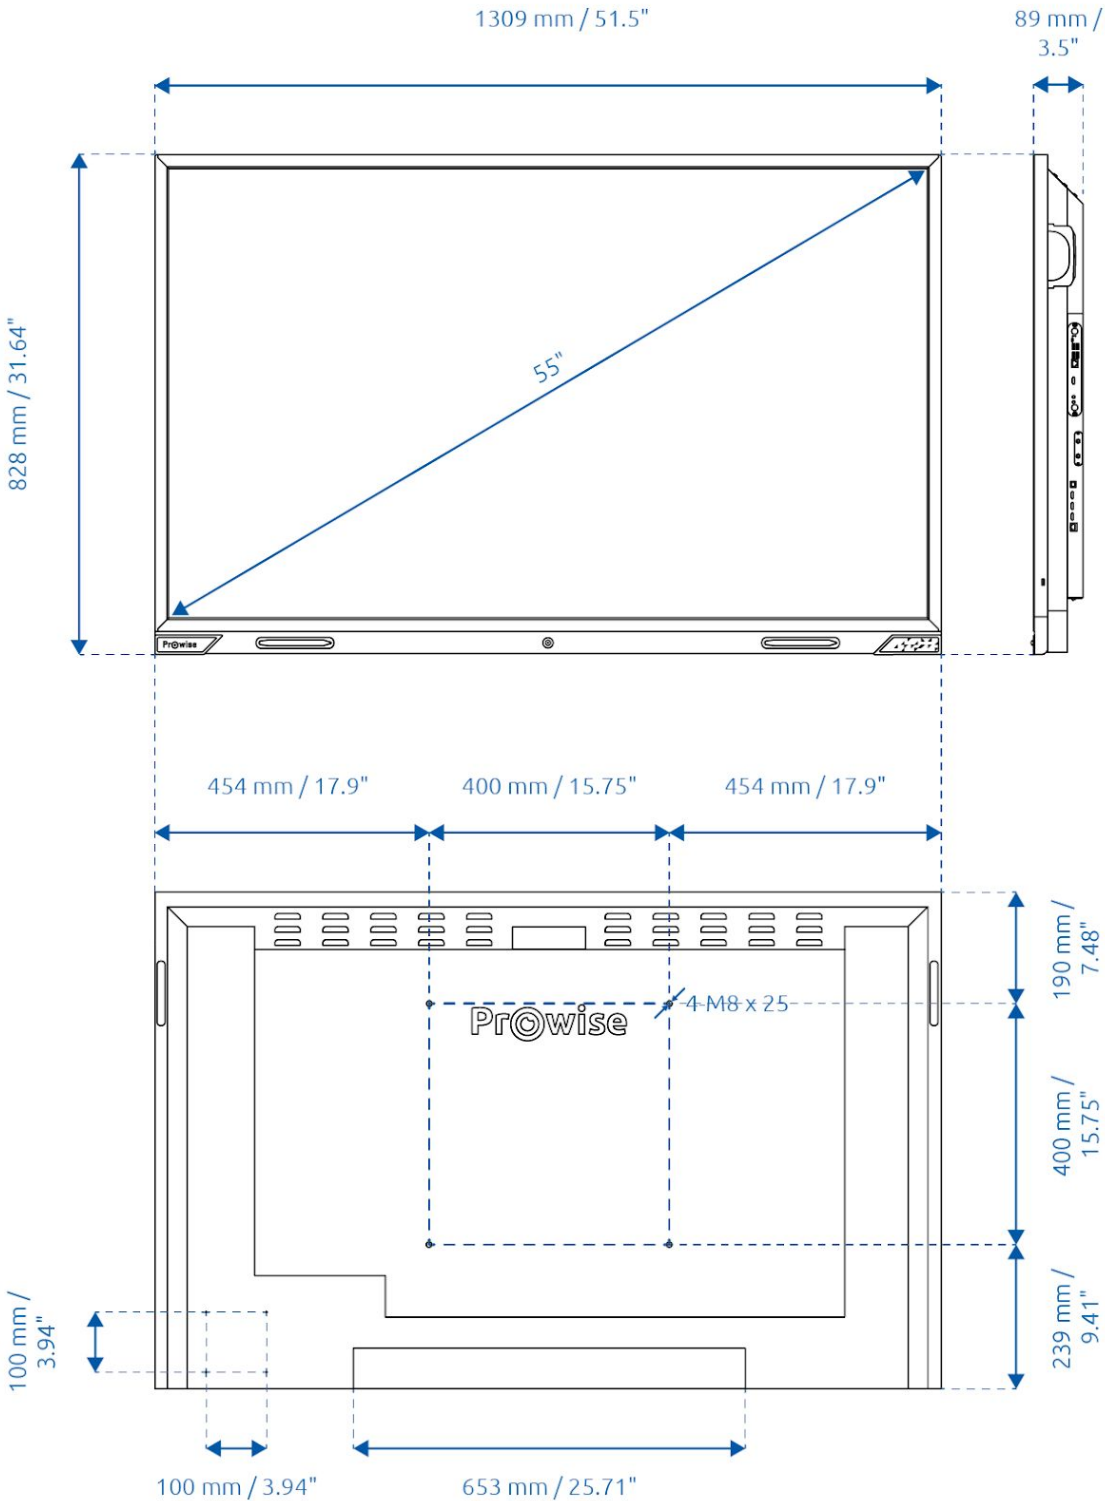

Dimensions Prowise Touchscreen G2 55"