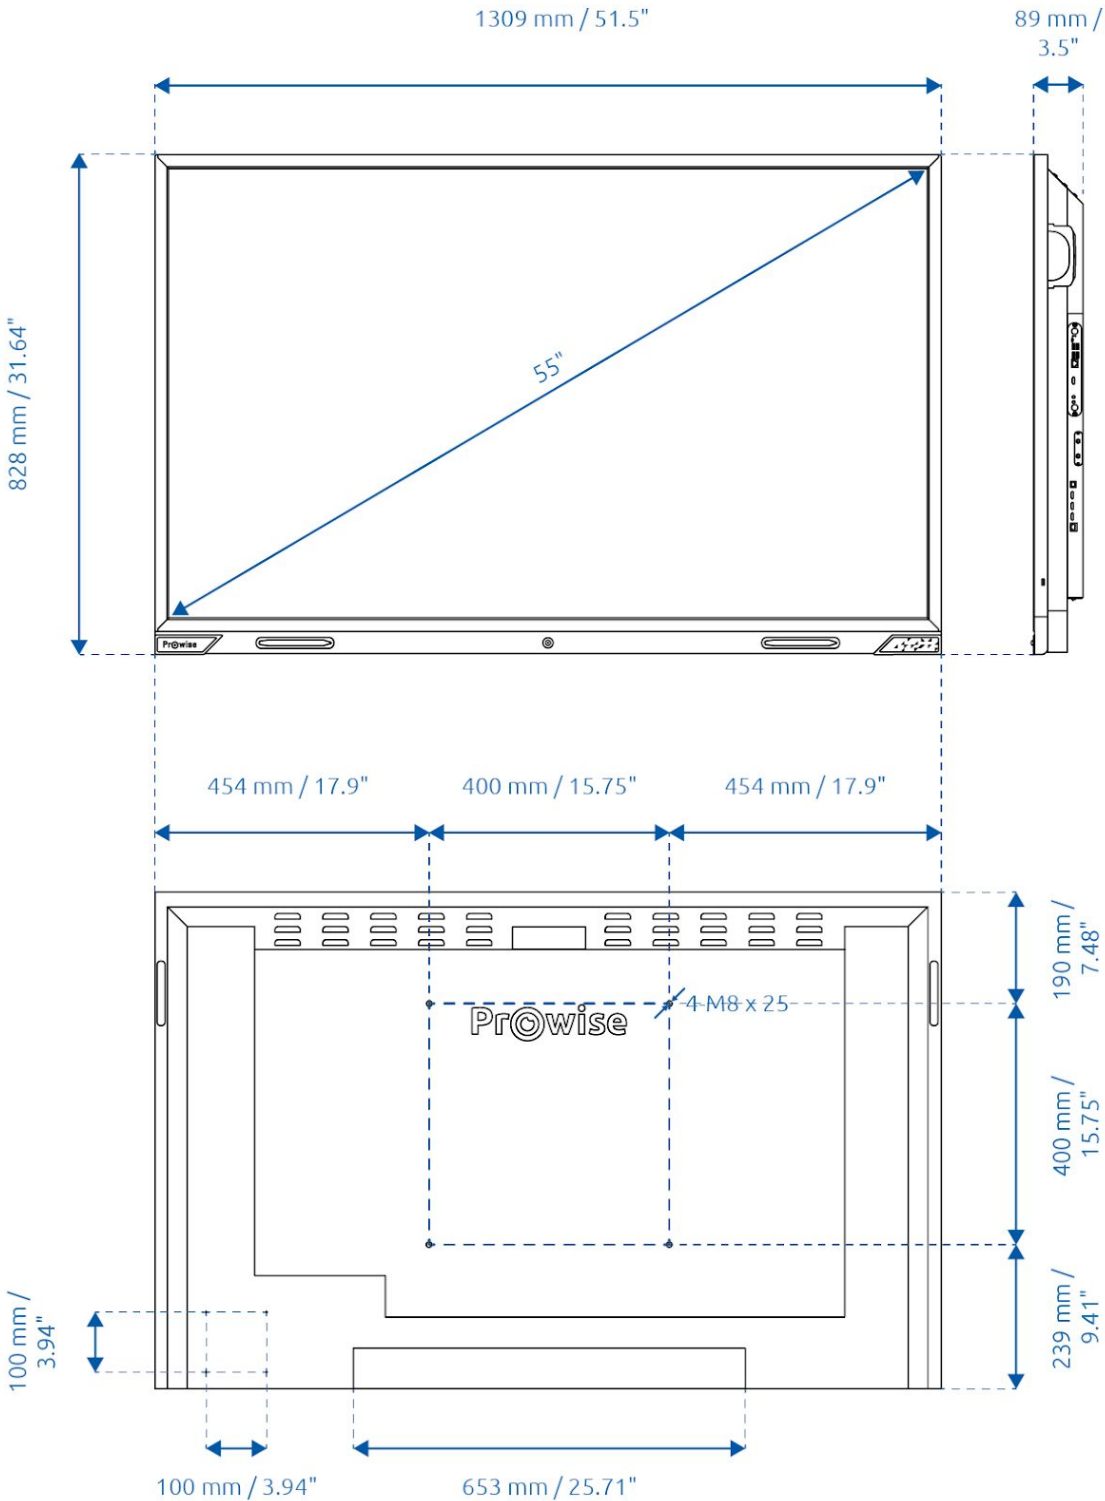

Dimensions Prowise Touchscreen V2 55"