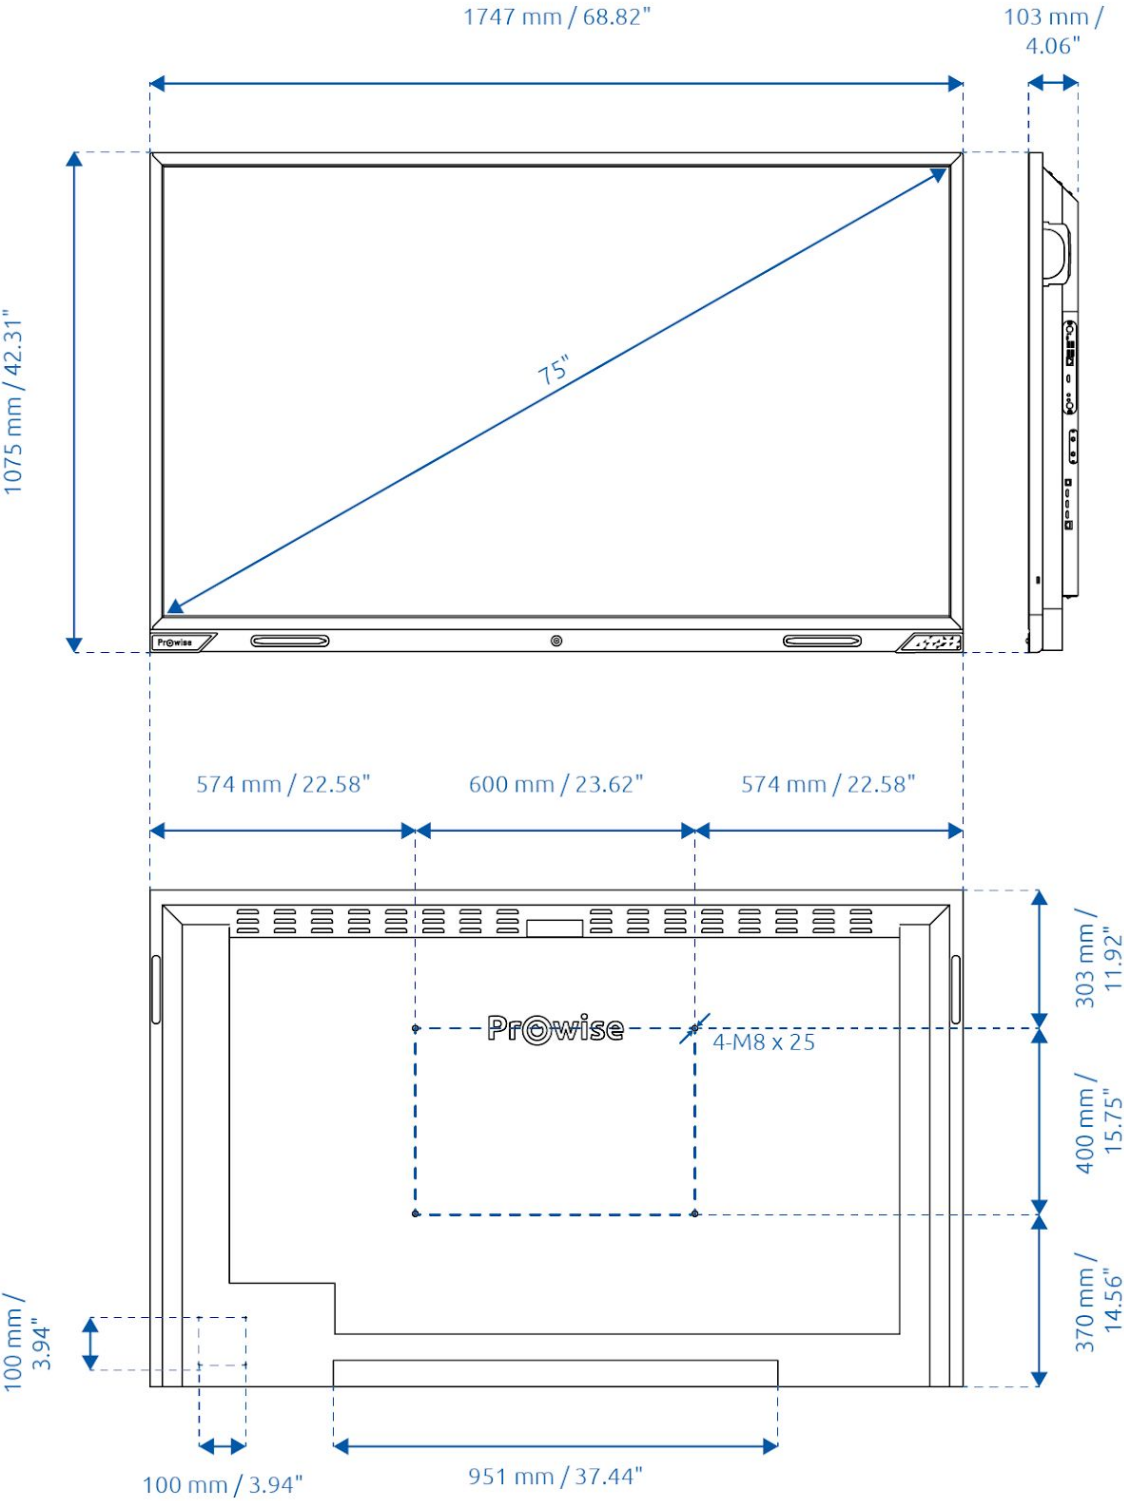

General information

	55"	65"	75"	86"
Voltage	~ 100-240 V (50/60Hz)	~ 100-240 V (50/60Hz)	~ 100-240 V (50/60Hz)	~ 100-240 V (50/60Hz)
Nominal power consumption (without modules)	140W	169W	337W	389W
Eco mode power consumption	72 W	89W	139W	179W
On mode power consumption	120W	132W	202W	265W
Stand-by power consumption	≤ 0,5 Watt	≤ 0,5 Watt	≤ 0,5 Watt	≤ 0,5 Watt
Gross weight	55 kg 121.25 lb	64 kg 141.1 lb	90 kg 198.42 lb	112.3 kg 247.58 lb
Netto weight	44 kg 97 lb	50 kg 110.23 lb	72 kg 158.73 lb	94 kg 207.23 lb
Dimensions of the screen (W x H x D)	1309 x 828 x 89 mm 51.5 x 31.64 x 3.5 inch	1518 x 942 x 93 mm 59.75 x 37.05 x 3.65 inch	1747 x 1075 x 103 mm 68.82 x 42.31 x 4.06 inch	2000 x 1220 x 113 mm 78.76 x 48.05 x 4.46 inch
Dimensions of the packaging (W x H x D)	1420 x 910 x 240 mm 55.91 x 35.83 x 9.45 inch	1660 x 1045 x 240 mm 65.35 x 41.14 x 9.45 inch	1895 x 1160 x 240 mm 74.61 x 45.67 x 9.45 inch	2140 x 1310 x 240 mm 84.25 x 51.57 x 9.45 inch
VESA standard	VESA 400 x 400 mm	VESA 600 x 400 mm	VESA 600 x 400 mm	VESA 700 x 400 mm
VESA mounting for external devices	VESA 100 x 100 mm	VESA 100 x 100 mm	VESA 100 x 100 mm	VESA 100 x 100 mm
Certifications	CE: EMC + LVD / FCC-IC / RoHS / UL + CB, RCM and Energy Star	CE: EMC + LVD / FCC-IC / RoHS / UL + CB, RCM and Energy Star	CE: EMC + LVD / FCC-IC / RoHS / UL + CB, RCM and Energy Star	CE: EMC + LVD / FCC-IC / RoHS / UL + CB, RCM

Dimensions Prowise Touchscreen V2 55"

Dimensions Prowise Touchscreen V2 65"

Dimensions Prowise Touchscreen V2 75"

Dimensions Prowise Touchscreen V2 86"