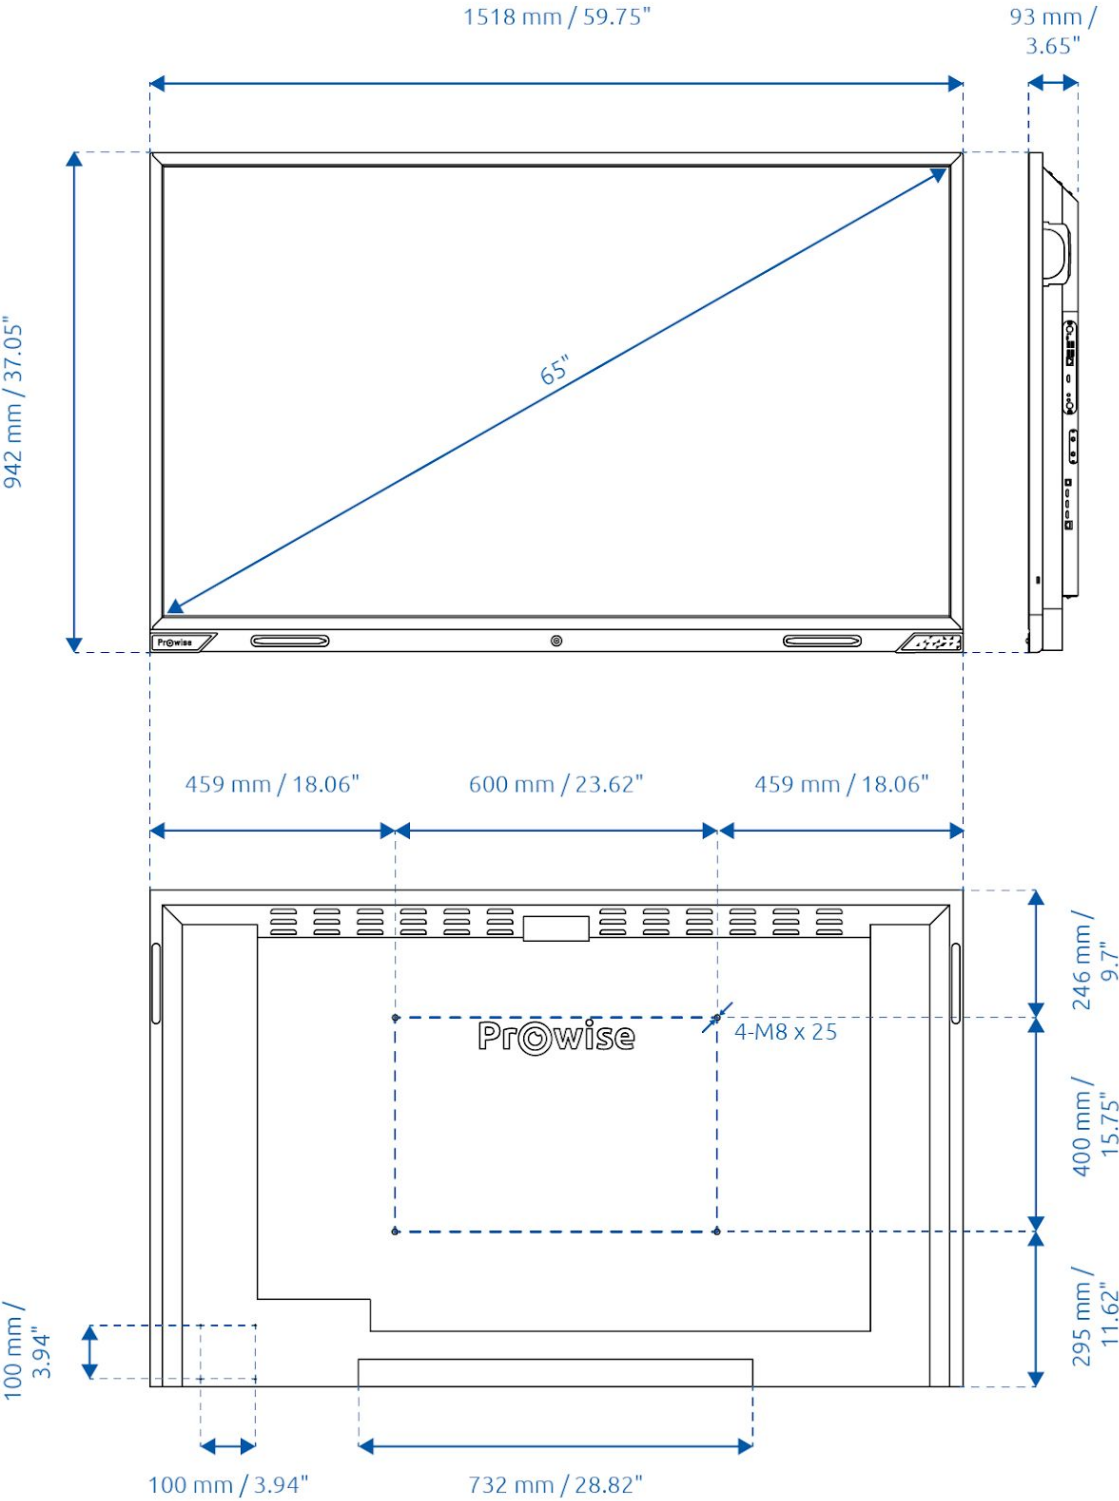

General information

	55"	65"	75"	86"
Voltage	~ 100-240 V (50/60Hz)	~ 100-240 V (50/60Hz)	~ 100-240 V (50/60Hz)	~ 100-240 V (50/60Hz)
Nominal power consumption (without modules)	140W	169W	337W	389W
Eco mode power consumption	72 W	89W	139W	179W
On mode power consumption	120W	132W	202W	265W
Stand-by power consumption	≤ 0,5 Watt	≤ 0,5 Watt	≤ 0,5 Watt	≤ 0,5 Watt
Gross weight	55 kg 121.25 lb	64 kg 141.1 lb	90 kg 198.42 lb	112.3 kg 247.58 lb
Netto weight	44 kg 97 lb	50 kg 110.23 lb	72 kg 158.73 lb	94 kg 207.23 lb
Dimensions of the screen (W x H x D)	1309 x 828 x 89 mm 51.5 x 31.64 x 3.5 inch	1518 x 942 x 93 mm 59.75 x 37.05 x 3.65 inch	1747 x 1075 x 103 mm 68.82 x 42.31 x 4.06 inch	2000 x 1220 x 113 mm 78.76 x 48.05 x 4.46 inch
Dimensions of the packaging (W x H x D)	1420 x 910 x 240 mm 55.91 x 35.83 x 9.45 inch	1660 x 1045 x 240 mm 65.35 x 41.14 x 9.45 inch	1895 x 1160 x 240 mm 74.61 x 45.67 x 9.45 inch	2140 x 1310 x 240 mm 84.25 x 51.57 x 9.45 inch
VESA standard	VESA 400 x 400 mm	VESA 600 x 400 mm	VESA 600 x 400 mm	VESA 700 x 400 mm
VESA mounting for external devices	VESA 100 x 100 mm	VESA 100 x 100 mm	VESA 100 x 100 mm	VESA 100 x 100 mm
Certifications	CE: EMC + LVD / FCC-IC / RoHS / UL + CB, RCM and Energy Star	CE: EMC + LVD / FCC-IC / RoHS / UL + CB, RCM and Energy Star	CE: EMC + LVD / FCC-IC / RoHS / UL + CB, RCM and Energy Star	CE: EMC + LVD / FCC-IC / RoHS / UL + CB, RCM

Dimensions Prowise Touchscreen V2 55"

Dimensions Prowise Touchscreen V2 65"

Dimensions Prowise Touchscreen V2 75"

Dimensions Prowise Touchscreen V2 86"